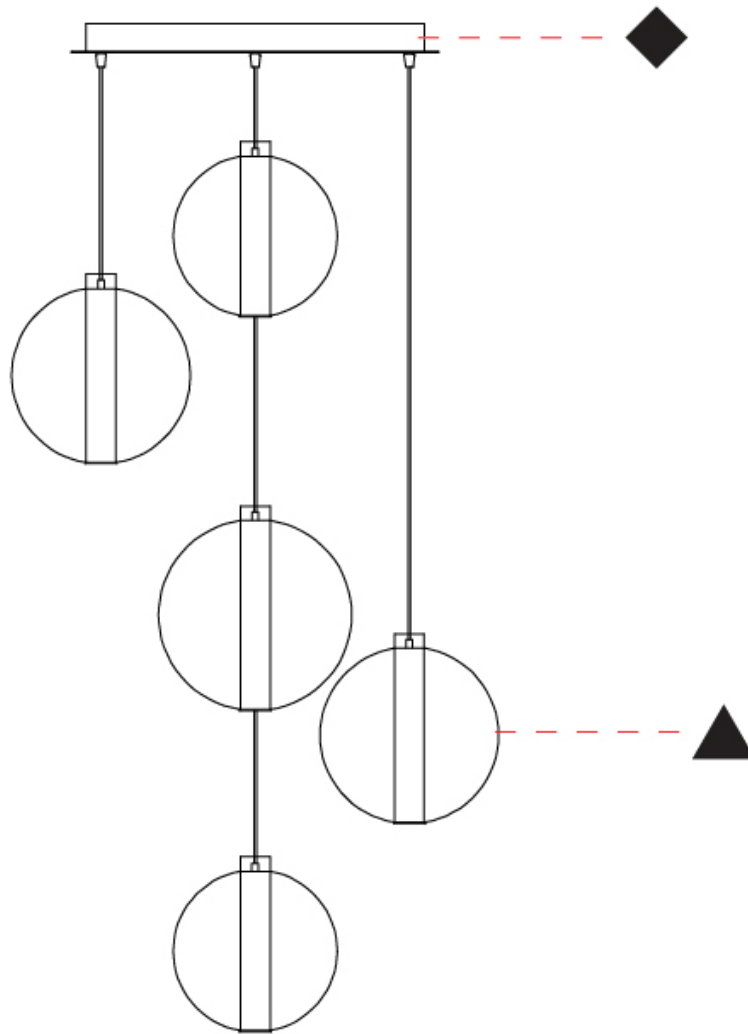

OSCURA MAX - 5 LIGHT CLUSTER SUSPENSION

D141228-

PROJECT	_____
TYPE	_____
SPECIFIER	_____
QUANTITY	_____
DATE	_____

D