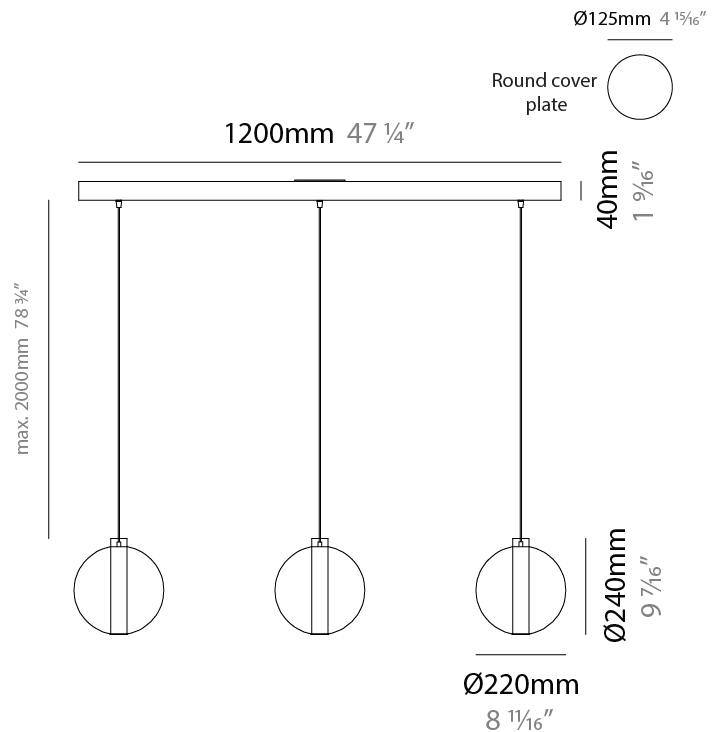

1. To build a product code in our configurator select the specify button on the base model # product page
2. To build a manual product code on this datasheet choose from the options listed below in blue font and add the suffix to the base model #

GENERAL

Series: Oscura Max
Subseries: Oscura Max - 3 Light Linear
Partner: Cangini & Tucci
Division: Design
Installation: Suspension
Product Type: Pendant
Mounting Location: Ceiling

PHYSICAL

Shape: Round
Diameter (mm): 220
Diameter (in): 8 11/16
Length (mm): 1200
Length (in): 47 1/4
Height (mm): 240
Height (in): 9 7/16
Max. Overall Height (mm): 2240
Max. Overall Height (in): 88 3/16
Weight (kg): 3.400
Weight (lbs): 7.50
Fixture Finish: [AMB / BLK / BRZ / GLD / GRN / PNK / RGD / RUB / SKB / SMK / STE / TOB / TRA](#)
Holder Finish: CHR / WHI / BLK / BCR
Accent Finish: PSS
Fixture Material: Glass / Metal
Primary Material: Glass - Borosilicate
Cable Details: 2000mm/78 3/4" Transparent cable

ELECTRICAL

Lamp Type: LED (Zhaga Standard)
Input Wattage (W): 23.4
Total Output Wattage (W): 18
Dimming: Non-Dimmable
Driver Included: Yes
Driver Location: Integrated
Input Voltage (V): 120 - 277
Constant Current (MA): 500mA
Upon Request: Non-Dimming / Phase Dimming (120Vac only) / 0-10V Dimming

LED

Number of LEDs: 3
Color Temperature (°K): [2700 / 3000](#)
Max. Delivered Lumen (lm): 2598
CRI: >90 CRI

OPTICAL

RATINGS AND CERTIFICATIONS

Certified By: Certified for North American Standards
IP rating: IP20