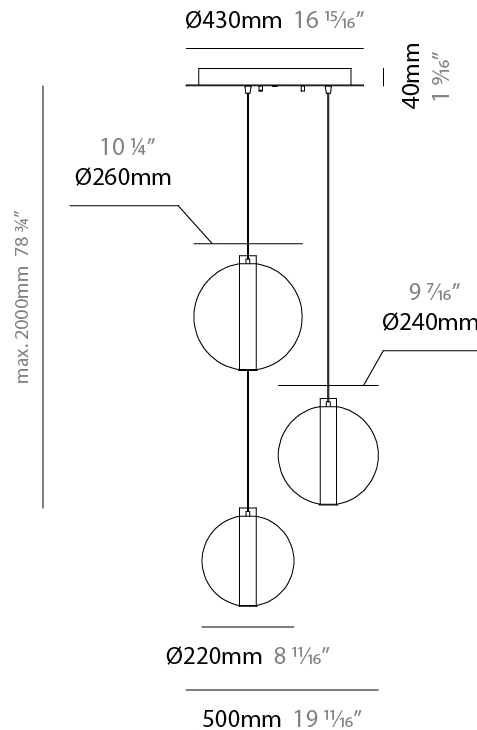

1. To build a product code in our configurator select the specify button on the base model # product page
2. To build a manual product code on this datasheet choose from the options listed below in blue font and add the suffix to the base model #

GENERAL

Series: Oscura Max
Subseries: Oscura Max - 3 Light Cluster
Partner: Cangini & Tucci
Division: Design
Installation: Suspension
Product Type: Pendant
Mounting Location: Ceiling

PHYSICAL

Shape: Round
Diameter (mm): 500
Diameter (in): 19 11/16
Height (mm): 500
Height (in): 19 11/16
Max. Overall Height (mm): 2500
Max. Overall Height (in): 98 7/16
Weight (kg): 2.635
Weight (lbs): 5.81
Fixture Finish: AMB / BLK / BRZ / GLD / GRN / PNK / RGD / RUB / SKB / SMK / STE / TOB / TRA
Holder Finish: CHR / WHI / BLK / BCR
Accent Finish: PSS
Fixture Material: Glass / Metal
Primary Material: Glass - Borosilicate
Cable Details: 2000mm/78 3/4" Transparent cable

ELECTRICAL

Lamp Type: LED (Zhaga Standard)
Input Wattage (W): 23.4
Total Output Wattage (W): 18
Dimming: Non-Dimmable
Driver Included: Yes
Driver Location: Integrated
Input Voltage (V): 120 - 277
Constant Current (MA): 500mA
Upon Request: Non-Dimming / Phase Dimming (120Vac only) / 0-10V Dimming

LED

Number of LEDs: 3
Color Temperature (°K): 2700 / 3000
Max. Delivered Lumen (lm): 2598
CRI: >90 CRI

OPTICAL

RATINGS AND CERTIFICATIONS

Certified By: Certified for North American Standards
IP rating: IP20