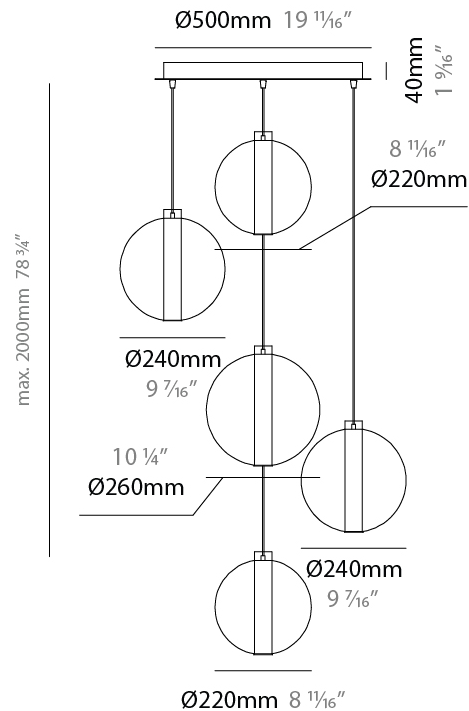

1. To build a product code in our configurator select the specify button on the base model # product page
2. To build a manual product code on this datasheet choose from the options listed below in blue font and add the suffix to the base model #

GENERAL

Series: Oscura Max
Subseries: Oscura Max - 5 Light Cluster
Partner: Cangini & Tucci
Division: Design
Installation: Suspension
Product Type: Pendant
Mounting Location: Ceiling

PHYSICAL

Shape: Round
Diameter (mm): 560
Diameter (in): 22 1/16
Height (mm): 560
Height (in): 22 1/16
Max. Overall Height (mm): 2560
Max. Overall Height (in): 100 13/16
Weight (kg): 8.555
Weight (lbs): 18.86
Fixture Finish: AMB / BLK / BRZ / GLD / GRN / PNK / RGD / RUB / SKB / SMK / STE / TOB / TRA
Holder Finish: CHR / WHI / BLK / BCR
Accent Finish: PSS
Fixture Material: Glass / Metal
Primary Material: Glass - Borosilicate
Cable Details: 2000mm/78 3/4" Transparent cable

ELECTRICAL

Number of Lamps: 5
Lamp Type: LED (Zhaga Standard)
Input Wattage (W): 39
Total Output Wattage (W): 30
Dimming: Non-Dimmable
Driver Included: Yes
Driver Location: Integrated
Input Voltage (V): 120 - 277
Constant Current (MA): 500mA
Upon Request: Non-Dimming / Phase Dimming (120Vac only) / 0-10V Dimming

LED

Number of LEDs: 5
Color Temperature (°K): 2700 / 3000
Max. Delivered Lumen (lm): 4330
CRI: >90 CRI

OPTICAL

RATINGS AND CERTIFICATIONS

Certified By: Certified for North American Standards
IP rating: IP20