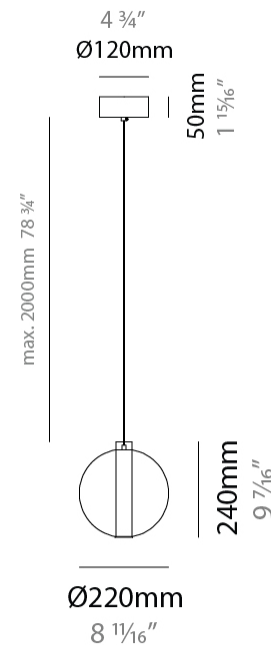

1. To build a product code in our configurator select the specify button on the base model # product page
2. To build a manual product code on this datasheet choose from the options listed below in blue font and add the suffix to the base model #

GENERAL

Series: Oscura Max
Subseries: Oscura Max - Monopoint
Partner: Cangini & Tucci
Division: Design
Installation: Suspension
Product Type: Pendant
Mounting Location: Ceiling

PHYSICAL

Shape: Round
Diameter (mm): 220
Diameter (in): 8 ¹¹/₁₆
Height (mm): 240
Height (in): 9 ⁷/₁₆
Max. Overall Height (mm): 2240
Max. Overall Height (in): 88 ³/₁₆
Weight (kg): 0.855
Weight (lbs): 1.88
Fixture Finish: [AMB / BLK / BRZ / GLD / GRN / PNK / RGD / RUB / SKB / SMK / STE / TOB / TRA](#)
Holder Finish: CHR / WHI / BLK / BCR
Fixture Material: Glass / Metal
Primary Material: Glass - Borosilicate
Cable Details: 2000mm/78 3/4" Transparent cable

ELECTRICAL

Lamp Type: LED (Zhaga Standard)
Input Wattage (W): 7.8
Total Output Wattage (W): 6
Dimming: Non-Dimmable
Driver Included: Yes
Driver Location: Integrated
Input Voltage (V): 120 - 277
Constant Current (MA): 500mA
Upon Request: Non-Dimming / Phase Dimming (120Vac only) / 0-10V Dimming

LED

Color Temperature (°K): 2700 / 3000
Max. Delivered Lumen (lm): 866
CRI: >90 CRI

OPTICAL

RATINGS AND CERTIFICATIONS

Certified By: Certified for North American Standards
IP rating: IP20

PROJECT
TYPE
SPECIFIER
QUANTITY
DATE