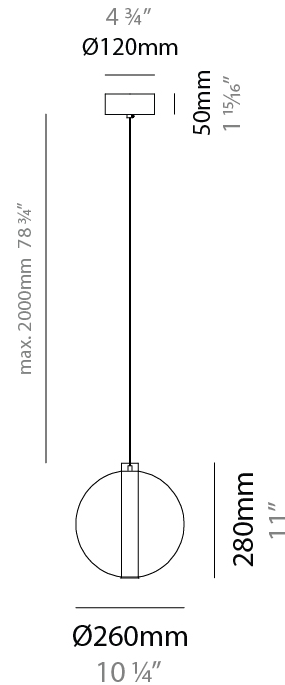

1. To build a product code in our configurator select the specify button on the base model # product page
2. To build a manual product code on this datasheet choose from the options listed below in blue font and add the suffix to the base model #

GENERAL

Series: Oscura Max
Subseries: Oscura Max - Monopoint
Partner: Cangini & Tucci
Division: Design
Installation: Suspension
Product Type: Pendant
Mounting Location: Ceiling

PHYSICAL

Shape: Round
Diameter (mm): 260
Diameter (in): 10 3/4
Height (mm): 280
Height (in): 11
Max. Overall Height (mm): 2280
Max. Overall Height (in): 89 3/4
Weight (kg): 0.800
Weight (lbs): 1.76
Fixture Finish: [AMB / BLK / BRZ / GLD / GRN / PNK / RGD / RUB / SKB / SMK / STE / TOB / TRA](#)
Holder Finish: CHR / WHI / BLK / BCR
Fixture Material: Glass / Metal
Primary Material: Glass - Borosilicate
Cable Details: 2000mm/78 3/4" Transparent cable

ELECTRICAL

Lamp Type: LED (Zhaga Standard)
Input Wattage (W): 7.8
Total Output Wattage (W): 6
Dimming: Non-Dimmable
Driver Included: Yes
Driver Location: Integrated
Input Voltage (V): 120 - 277
Constant Current (MA): 500mA
Upon Request: Non-Dimming / Phase Dimming (120Vac only) / 0-10V Dimming

LED

Color Temperature (°K): [2700 / 3000](#)
Max. Delivered Lumen (lm): 866
CRI: >90 CRI

OPTICAL

RATINGS AND CERTIFICATIONS

Certified By: Certified for North American Standards
IP rating: IP20

PROJECT
TYPE
SPECIFIER
QUANTITY
DATE