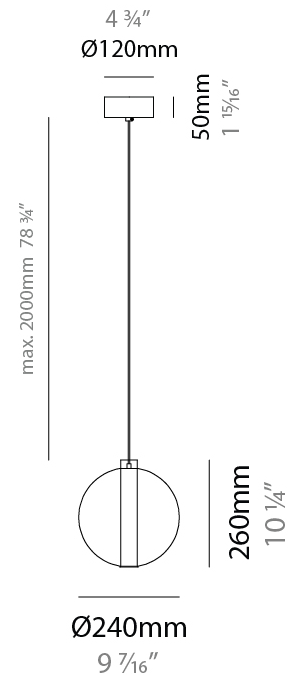

1. To build a product code in our configurator select the specify button on the base model # product page
2. To build a manual product code on this datasheet choose from the options listed below in blue font and add the suffix to the base model #

GENERAL

Series: Oscura Max
Subseries: Oscura Max - Monopoint
Partner: Cangini & Tucci
Division: Design
Installation: Suspension
Product Type: Pendant
Mounting Location: Ceiling

PHYSICAL

Shape: Round
Diameter (mm): 240
Diameter (in): 9 7/16
Height (mm): 260
Height (in): 10 1/4
Max. Overall Height (mm): 2260
Max. Overall Height (in): 89
Weight (kg): 0.925
Weight (lbs): 2.04
Fixture Finish: [AMB / BLK / BRZ / GLD / GRN / PNK / RGD / RUB / SKB / SMK / STE / TOB / TRA](#)
Holder Finish: CHR / WHI / BLK / BCR
Fixture Material: Glass / Metal
Primary Material: Glass - Borosilicate
Cable Details: 2000mm/78 3/4" Transparent cable

ELECTRICAL

Lamp Type: LED (Zhaga Standard)
Input Wattage (W): 7.8
Total Output Wattage (W): 6
Dimming: Non-Dimmable
Driver Included: Yes
Driver Location: Integrated
Input Voltage (V): 120 - 277
Constant Current (MA): 500mA
Upon Request: Non-Dimming / Phase Dimming (120Vac only) / 0-10V Dimming

LED

Color Temperature (°K): 2700 / 3000
Max. Delivered Lumen (lm): 866
CRI: >90 CRI

OPTICAL

RATINGS AND CERTIFICATIONS

Certified By: Certified for North American Standards
IP rating: IP20

PROJECT
TYPE
SPECIFIER
QUANTITY
DATE